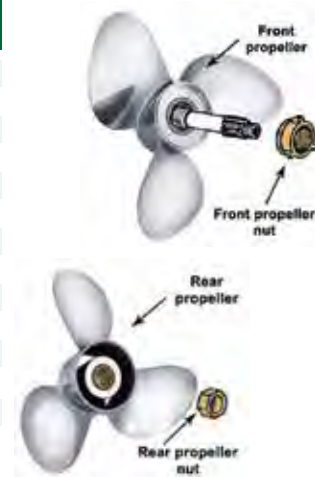

Check with engine manufacturer for complete prop hardware listings. Solas does not make all hardware required for all motors made.

- Electronics
- Trolling Motors
- Instruments
- Electrical
- Lighting
- Anchor & Dock
- Safety
- Steering, Controls
- Pumps
- Fuel System
- Seating & Pedestals
- Trailer
- Tops & Covers
- Perform.
- Propellers
- Engine & Care
- Cleaning & Care
- Paint & Paint Acc.
- Fun & Flotation
- Topside Acc.
- Cockpit & Deck
- Hardware, Fasteners
- Camouflage
- Misc.
- Comm.