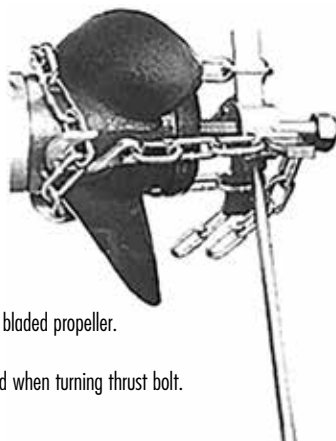

T & R Marine Corp. Chain Propeller Puller

- Adjustable chain allows you to pull any 3 bladed propeller.
- Hardened bolt to withstand torque.
- This unit features a removable arm to hold when turning thrust bolt.
- Very easy and quick to use.

Order No.	Mfg. No. / Description	List Price
2077518	(PP-6600)	$295.49 EO-2612200