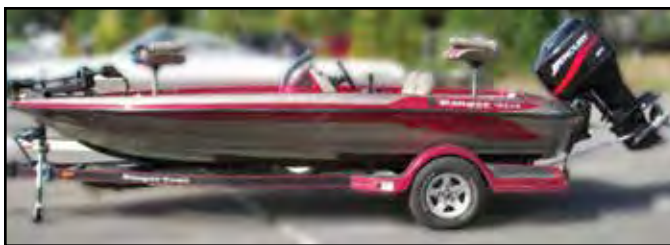

Boater Sports Pro Style Bass Boat Covers

- Patterned to fit high pedestal/pro style seats and other late model bass boats.
- Unique design with built-in allowance for bow mounted trolling motors etc.
- Includes: Separate motor hood, tie-downs and 1" woven strap with ratchet tightening mechanism.

Length	Beam	Black	Blue	Burgundy	Navy	Green	Mt. Rock	Gray	Red	Charcoal	List Price
17' 6"	80"	1-B10139BLK	1-B10139BLU	1-B10139BUR	1-B10139NA	1-B10139GRN	1-B10139MR	1-B10139GR	1-B10139RED	1-B10139CHAR	$307.19 FO-3051200
18' 6"	82"	1-B10063BLK	1-B10063BLU	1-B10063BUR	1-B10063NA	1-B10063GRN	1-B10063MR	1-B10063GR	1-B10063RED	1-B10063CHAR	$320.09 FO-6042200