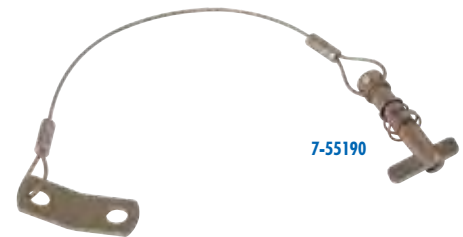

Marpac Spring Loaded Clevis Pin

7-55124

7-55190

- Stainless steel.
- 1/4" x 1-1/2".

Order No. Description

7-55124 No Lanyard

List Price

$6.49 FO-4540000

7-55190 With Lanyard

$7.69 FO-8350000