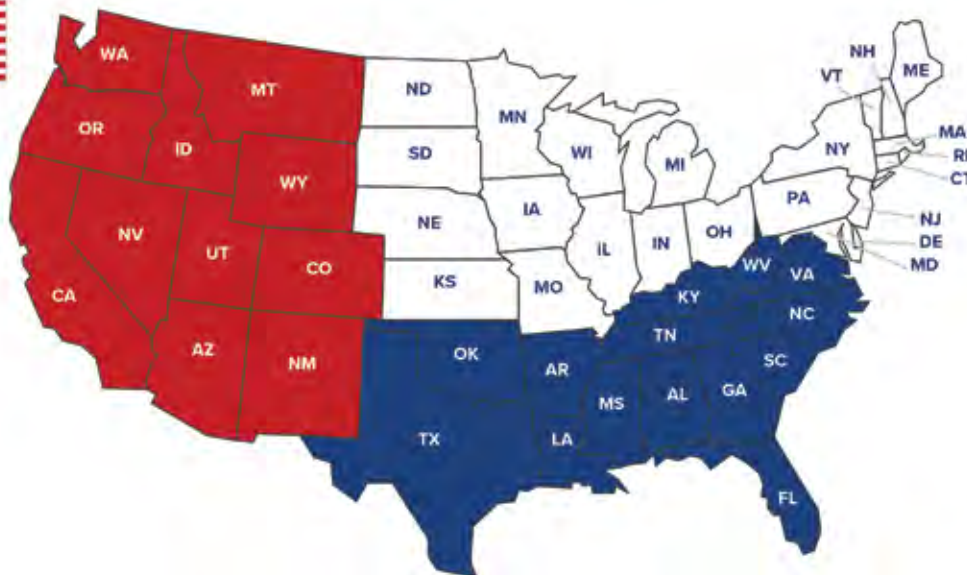

2025 DEALER DROP-SHIP PROGRAM UNITED STATES

FEDEX PROGRAM	MOTOR FREIGHT PROGRAM
To Commercial Dealer Addresses ONLY	To Commercial Dealer Addresses ONLY
ALL BOAT COVERS	FULLY-ASSEMBLED Bimini TOPS
FLAT RATE GROUND SHIPMENT $26.00 EACH	RECEIVE UP TO 5 UNITS SHIPPED FOR ONE LOW PRICE
KNOCK-DOWN Bimini TOPS	BLUE STATES $165.00
FLAT RATE GROUND SHIPMENT $45.00 EACH	WHITE STATES $210.00
NEW 1.25" SQUARE TUBE KNOCK-DOWN Bimini TOPS	RED STATES $240.00
FLAT RATE GROUND SHIPMENT $180.00 EACH	Pricing subject to change with 30 day notice.
Pricing subject to change with 30 day notice.	

*Not in Stock? Not a Problem. Over 40,000 SKU's to choose from!
For shipments to AK and HI - Please call for quotes.*

Contact Carver Customer Service for Current Lead Times
888-48-COVER / CarverCovers@covercraft.com

Available through your marine distributor. For help at any time, Monday thru Friday, 8:00 a.m. - 5:00 p.m. (EST), call our special order specialists at 1-888-48-COVER. Ask for Denise or email her at DPrice@covercraft.com

- Electronics
- Trolling Motors
- Instruments
- Electrical
- Lighting
- Anchor & Dock
- Safety
- Steering, Controls
- Pumps
- Fuel System
- Seating & Pedestals
- Trailering
- **Tops & Covers**
- Perform.
- Propellers
- Engine & Care
- Cleaning & Care
- Paint & Paint Acc.
- Fun & Flotation
- Topside Acc.
- Cockpit & Deck
- Hardware, Fasteners
- Camouflage
- Misc.
- Comm.