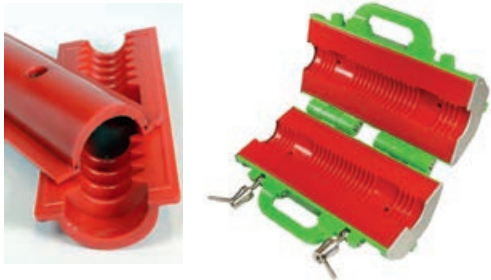

VIPER WRL

MINI MK 3 - MID MK 2 - MAXI MK 2

SEAL - SCRAPER - VRC - SELECTION GUIDE

SEAL SELECTION

Viper seals are designed to have some interference with the rope, depending on its size and type, with an interference of up to 3mm allowable for standard 6 & 8 strand ropes. For compact, non-rotating or wireline type ropes which do not have valleys, a maximum interference of 1mm is recommended as these ropes do not allow for the same amount of seal deflection within the collar.

SCRAPER SELECTION

Viper recommend that wire ropes be physically measured prior to ordering seals and scrapers as ropes in service may vary in size. Scrapers are supplied slightly larger than the actual wire rope size to allow for rope flexing.

ROPE CLEANER (VRC) SELECTION

Viper Rope Cleaners* enable the removal of contamination or built up old lubricant from the wire rope prior to lubrication, improving the effectiveness of the lubrication process via the Viper WRL.

For certain types of wire ropes where the standard Viper Rope Cleaner is not suitable, the Viper 'Smooth Bore' rope cleaner is available. The Smooth Bore Rope Cleaner would typically be used on those ropes with a large number of outer strands, some non-rotational ropes, ROV cables, etc, where the valleys between the strands are minimal and do not readily facilitate a standard Viper Rope Cleaner.