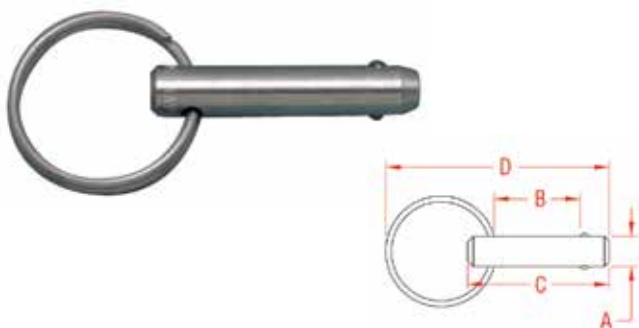

Detent Type "D" Quick Pins

- This pin is made from grade 316 stainless steel for maximum corrosion resistance and durability.
- It is ideal for marine and industrial rigging applications.

Order No.	Mfg. No.	A	B	C	D	List Price
242773	(S0370-0525)	3/16"	1"	1-1/2"	2-1/2"	$5.69 HO-1430000
242797	(S0370-0550)	3/16"	2"	2-1/2"	3-1/2"	$5.29 HO-7130000
242824	(S0370-0725)	1/4"	1"	1-1/2"	2-1/2"	$6.19 HO-1730000
242836	(S0370-0740)	1/4"	1-1/2"	2"	3"	$6.39 HO-3830000
242848	(S0370-0750)	1/4"	2"	2-1/2"	3-1/2"	$6.79 HO-7040000
242874	(S0370-0840)	5/16"	1-1/2"	2"	3"	$7.39 HO-3440000
242886	(S0370-0850)	5/16"	2"	2-1/2"	3-1/2"	$8.49 HO-9050000