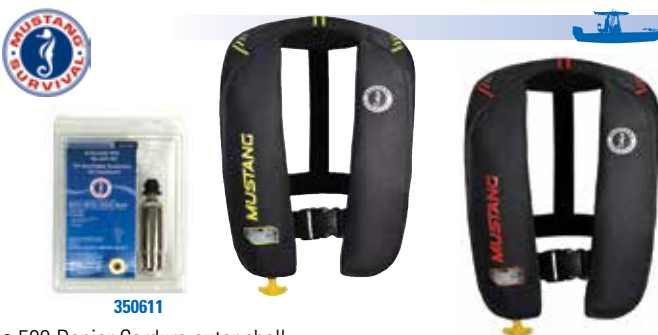

Mustang Survival M.I.T. 100 Inflatable PFDs (Automatic)

- 500 Denier Cordura outer shell.
- Inflator inspection window and easy access flap.
- Exclusive Membrane Inflatable Technology inflation cell.
- 1-Fold, easy to repack design.
- Provides 26 lb. buoyancy when inflated - 1.5x regular foam PFDs.
- Also includes manual inflation cord.
- Size: Universal - chest size 30" - 52", weight 80 lbs. or over.

Order No.	Mfg. No. / Description	List Price	
350568	(MD201602) Black/Red	$271.89	H0-3136100
350569	(MD2016) Black/Fluorescent Yellow-Green	$243.49	H0-9064100
350611	(MA2014) Re-Arm Kit	$56.99	H0-9143000