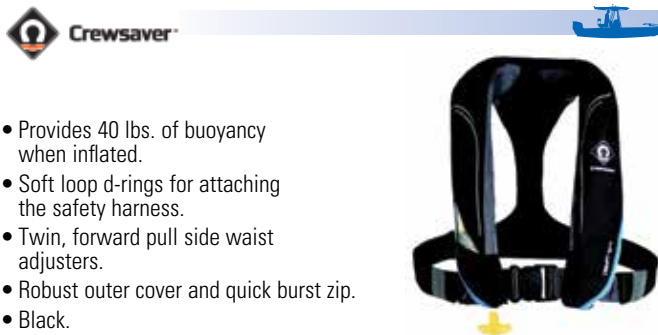

Crewsaver Crewfit 40 Pro Inflatable Lifejackets

- Provides 40 lbs. of buoyancy when inflated.
- Soft loop d-rings for attaching the safety harness.
- Twin, forward pull side waist adjusters.
- Robust outer cover and quick burst zip.
- Black.

MANUAL

Order No.	Mfg. No. / Description	List Price	
350594	(9503BKM) USCG Type III Approved Lifejacket	$195.19	E0-9364100
350633	(11001) Rearm Kit	$52.09	E0-7093000

AUTOMATIC

Order No.	Mfg. No. / Description	List Price	
350607	(9503BKA) USCG Type II Approved Lifejacket	$209.79	E0-4375100
350633	(11001) Rearm Kit	$52.09	E0-7093000