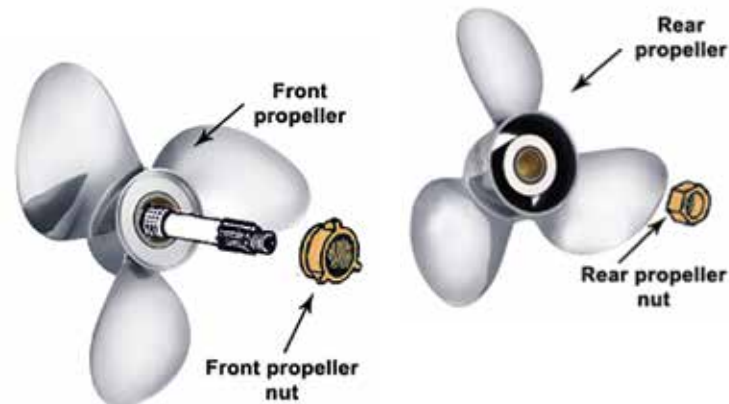

Check with engine manufacturer for complete prop hardware listings. SOLAS does not make all hardware required for all motors.