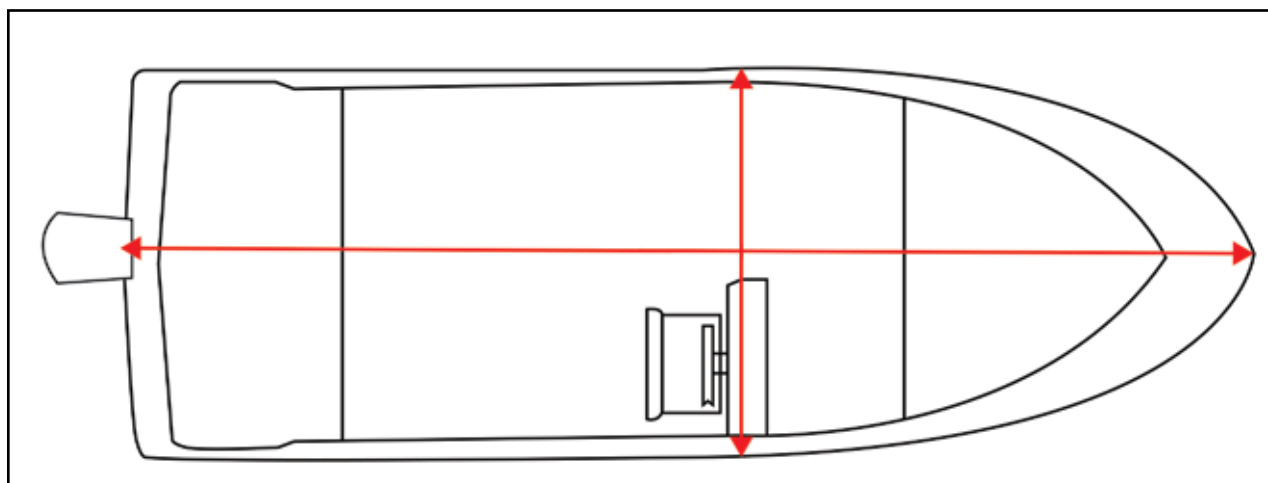

BOAT COVER COLORS

INCREASE THE LIFE OF YOUR BOAT COVER

Avoid letting water, snow or other materials like leaves and sticks to stand on the cover - Use support poles, straps or bows. Always tie boat cover down securely. Take precautions with padding the windshield, trolling motors, depth finders, etc. before installing boat cover. Allow boat cover to dry thoroughly before folding for storage.

HOW TO SIZE YOUR BOAT

- When purchasing your boat cover, you'll need to have accurate measurements.
- To find the centerline length, measure from the tip of the bow to the center of the stern.
- To find the beam width, measure the widest point of your boat.