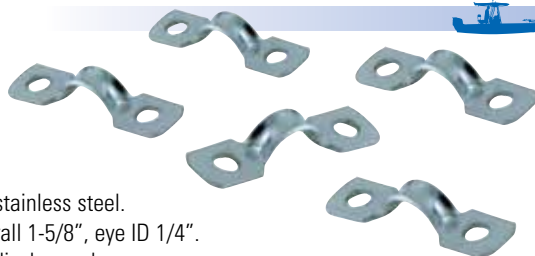

Perko Fig. 562 Eye Straps

- 300 series stainless steel.
- Length overall 1-5/8", eye ID 1/4".
- Sold 5 per display pack.

Order No.	Mfg. No. / Description	List Price
540864	(0562 DPO STS)	$12.19

- Electronics
- Trolling Motors
- Instruments
- Electrical
- Lighting
- Anchor & Dock
- Safety
- Steering, Controls
- Pumps
- Fuel System
- Seating & Pedestals
- Trailering
- Tops & Covers
- Perform.
- Propellers
- Engine & Care
- Cleaning & Care
- Paint & Paint Acc.
- Fun & Flotation
- Topside Acc.
- Cockpit & Deck
- Hardware, Fasteners
- Camouflage
- Misc.
- Comm.